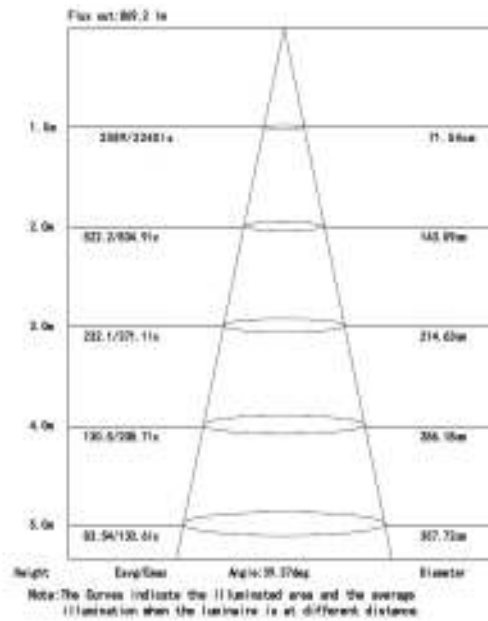

### Product Dimensions

Height                    165mm  
Width                     54mm  
Circular diameter       145mm

### Light Characteristics

Efficacy                 94 lm/w  
Beam Angle            30 D  
CCT                      3000K,4000K,6400K  
Flux                      2700-3700 lm  
Color Rending Index   80

### Temperature

Operating Temp.       -30(min), 65(max)C  
Storage                 -40(min), 65(max)C

[www.u-tron.com](http://www.u-tron.com)

Technical Drawing

Technical Data

©2012 U-Tron  
 All rights reserved  
 Specifications are subject to change without notice  
 27-Sep-12