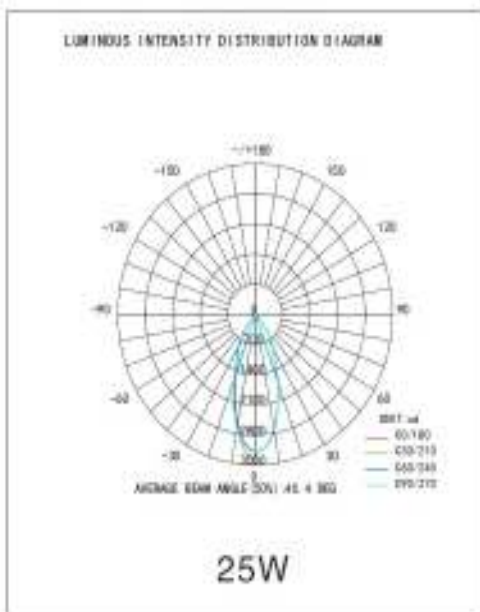

Technical Data