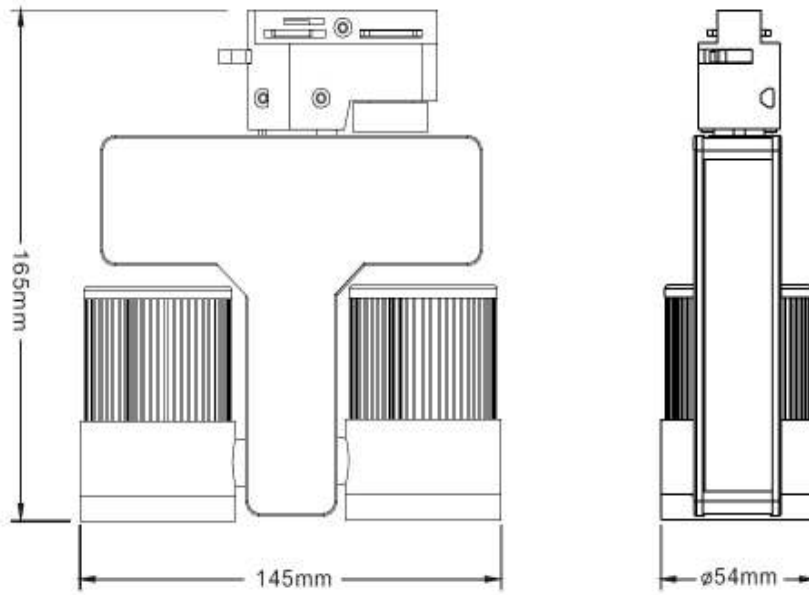

Technical Drawing